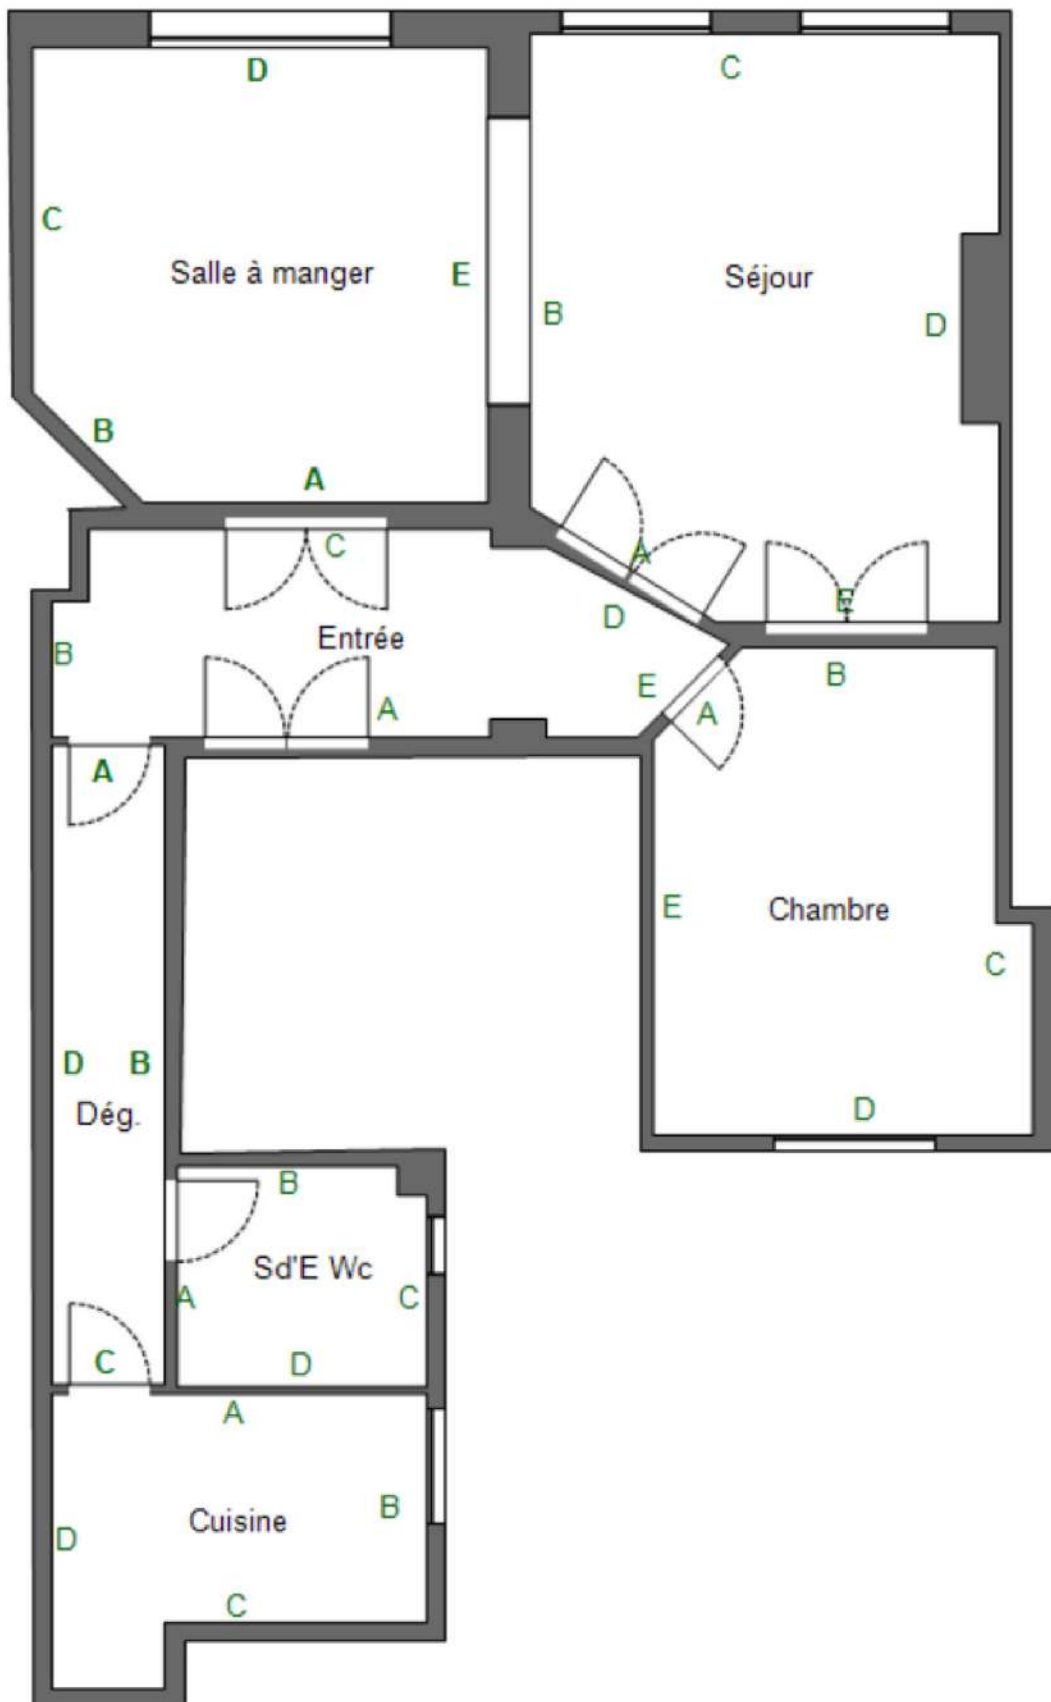

The Apartment:

This 74 sqm apartment on Rue de l'Assomption is a comfortable and stylish furnished space. One bedroom and two living areas, the perfect fusion of retro elements and modern fashion, designer furniture and exquisite roof carvings add to the charm and elegance of the apartment.

Another 7.2 square meters of maid's room (can be purchased separately).
The apartment can be sold furnished.

银舍地产
AARIANE
Real Estate

银舍地产
AARIANE
Real Estate

银舍地产
AARIANE
Real Estate

Contact

Alexandra Yinying LI